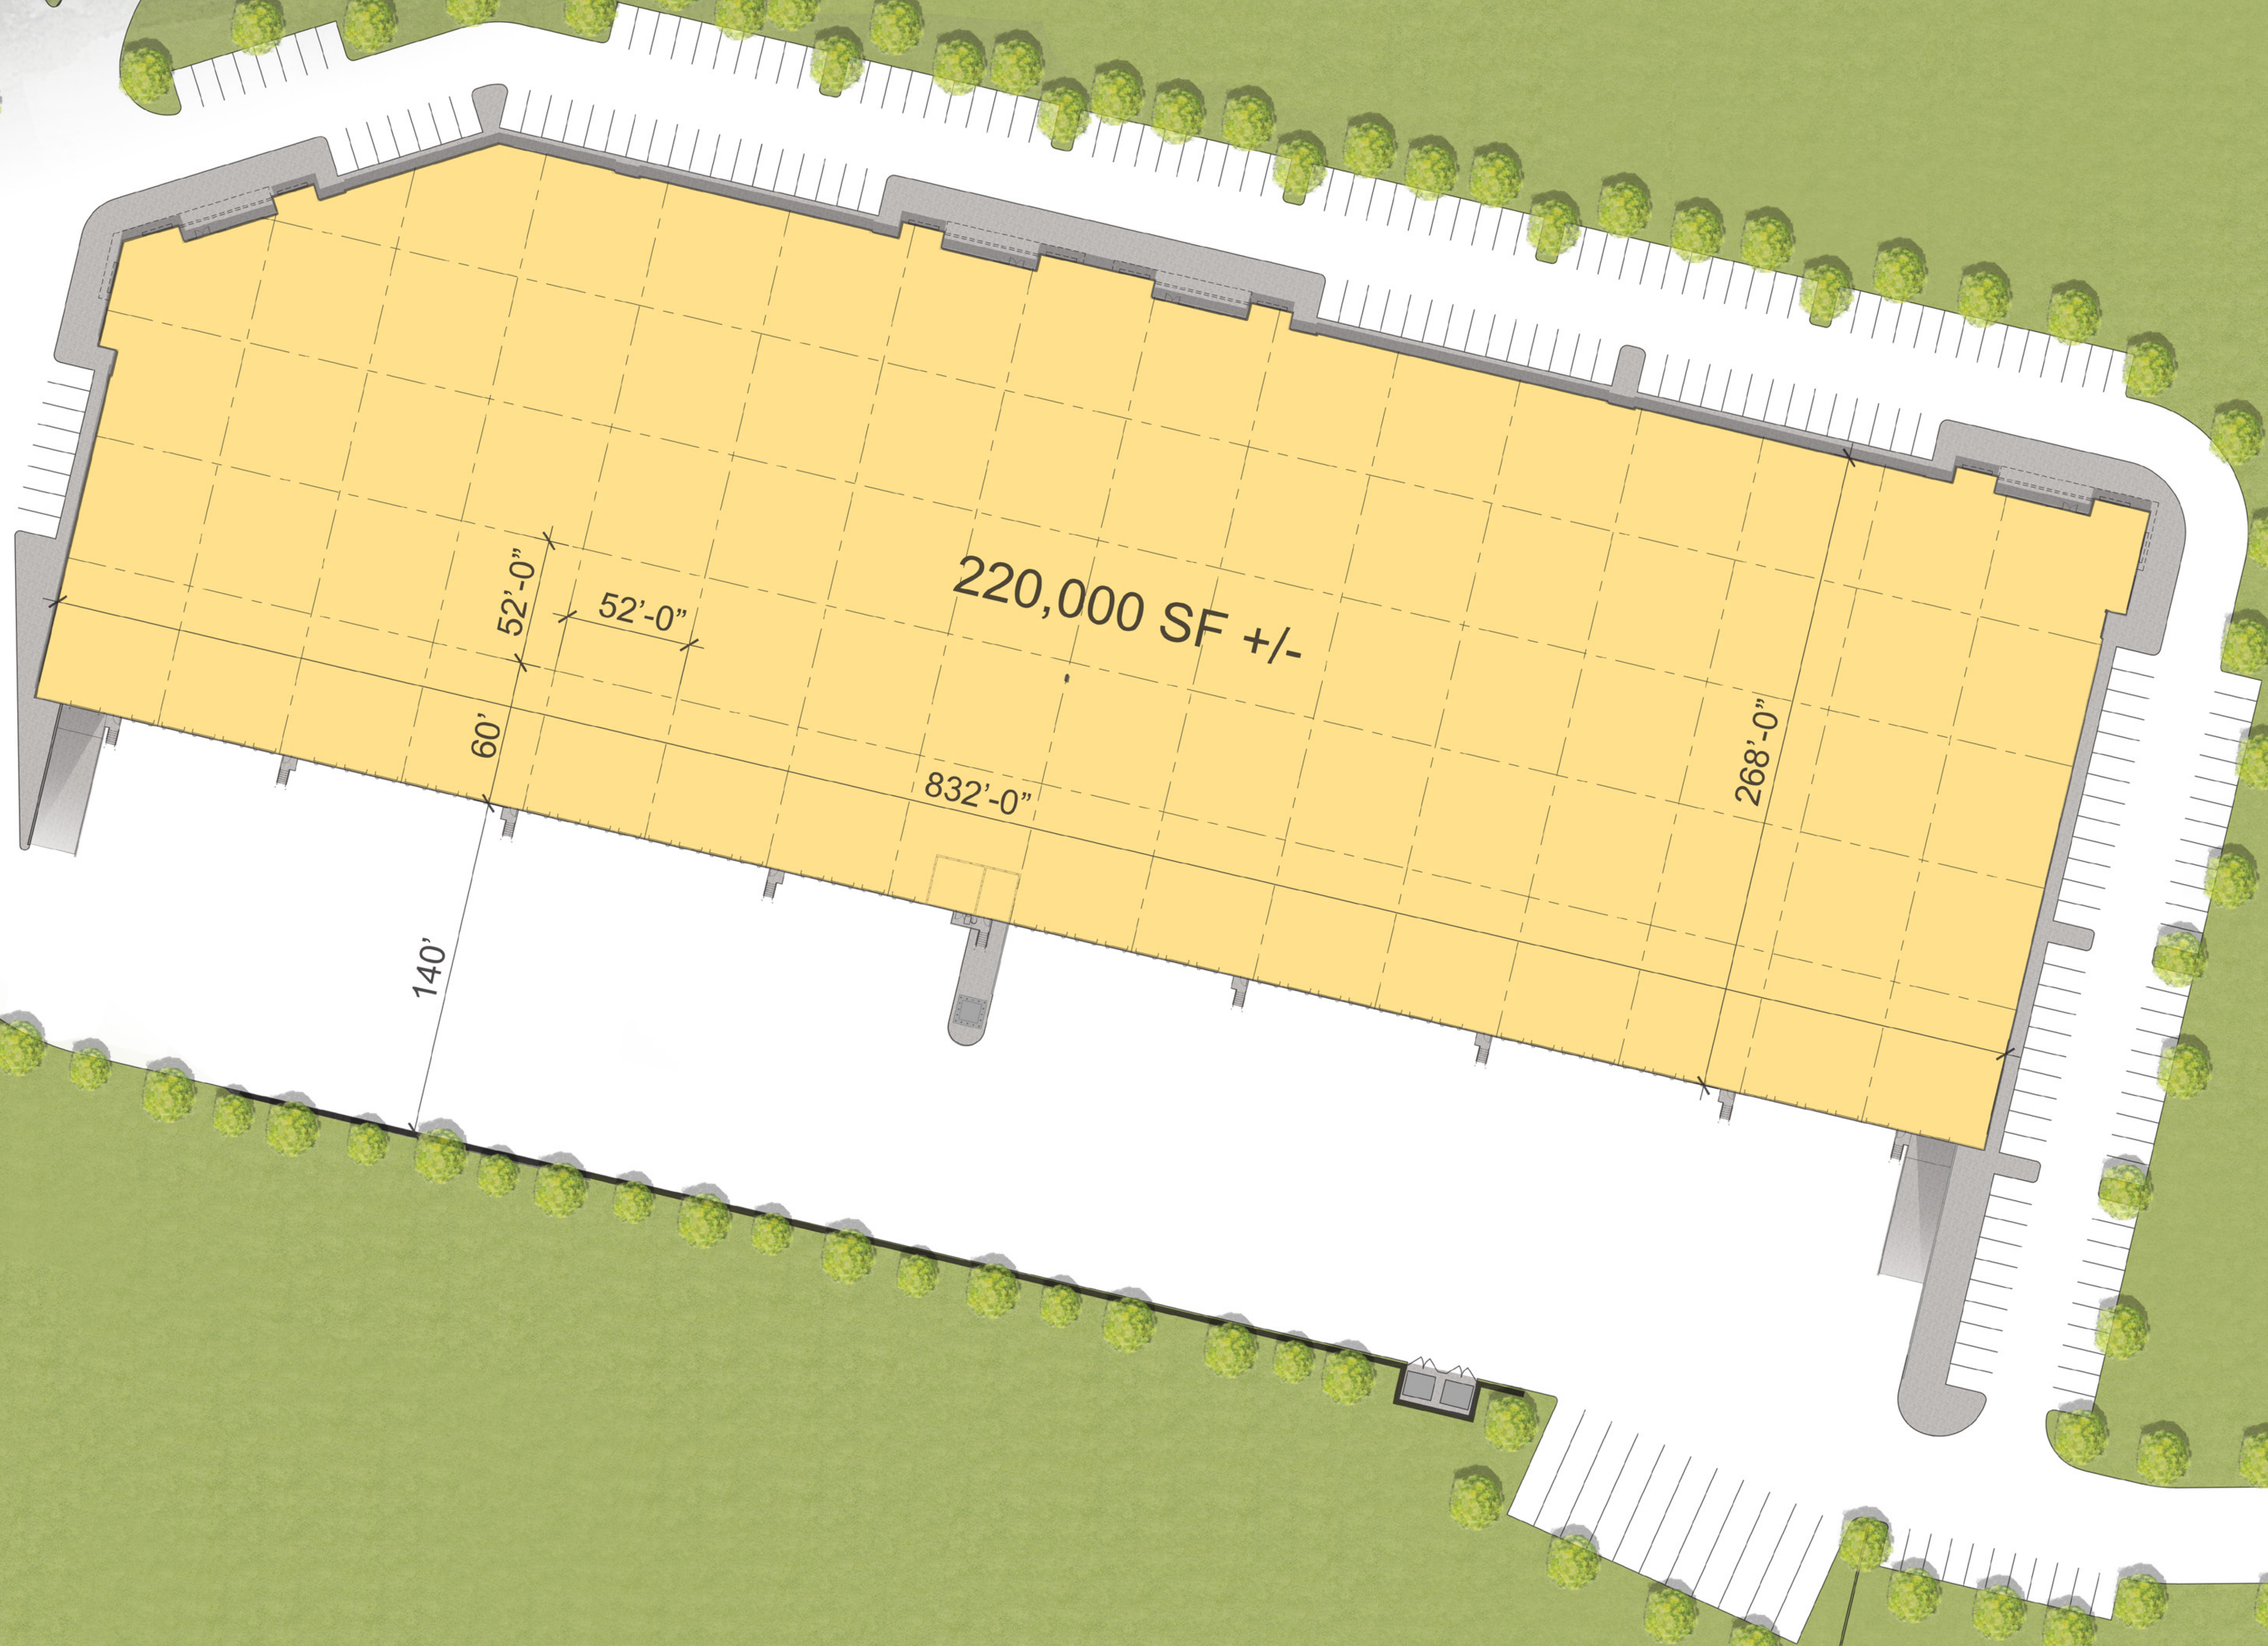

WEST AIRPORT FREEWAY
(STATE HIGHWAY NO. 183)

COUNTY LINE ROAD

A DEVELOPMENT BY

GATEWAY SOUTH LOGISTICS CENTER

5320 W. Airport Freeway, Irving, TX 75062

EXCLUSIVELY LEASED BY